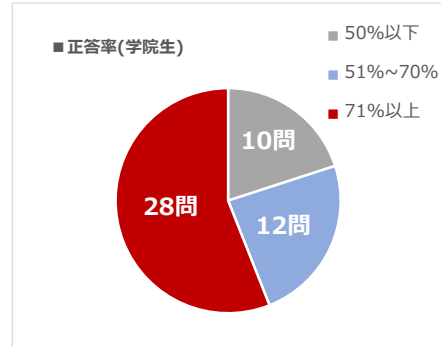

■令和4年度 宅建本試験正答率(正答肢)

※本データは10/16の宅建本試験当日に日建学院の解答速報をご利用いただいた方のデータを集計したものです。

日建学院

問題番号	正答肢	①日建学院生の 正答率	②日建学院生以外の 正答率	①-② 差異
1	3	88.9%	82.7%	6.1%
2	3	66.5%	46.4%	20.1%
3	4	87.3%	80.7%	6.7%
4	1	69.6%	57.3%	12.3%
5	2	54.0%	58.9%	-4.9%
6	3	74.1%	66.7%	7.3%
7	4	5.4%	7.2%	-1.8%
8	3	31.0%	38.0%	-7.0%
9	1	26.4%	24.3%	2.1%
10	2	71.8%	59.5%	12.3%
11	3	55.9%	49.3%	6.5%
12	1	64.0%	57.1%	6.9%
13	1	78.4%	68.8%	9.6%
14	2	57.3%	60.2%	-2.9%
15	3	79.0%	69.1%	9.9%
16	2	56.8%	47.5%	9.2%
17	3	88.6%	86.6%	1.9%
18	3	33.2%	31.2%	2.0%
19	4	88.7%	82.8%	5.9%
20	1	85.8%	67.6%	18.2%
21	4	37.0%	35.4%	1.7%
22	3	85.6%	78.2%	7.5%
23	3	46.8%	40.5%	6.2%
24	2	52.5%	44.6%	7.9%
25	2	72.5%	63.2%	9.4%
26	2	69.9%	67.0%	2.9%
27	1	82.3%	80.8%	1.5%
28	1	45.4%	46.3%	-0.9%
29	3	51.7%	56.2%	-4.5%
30	3	67.9%	62.1%	5.8%
31	1	92.1%	82.5%	9.6%
32	1	92.6%	76.5%	16.1%
33	2	73.3%	67.1%	6.2%
34	4	39.5%	35.8%	3.7%
35	4	83.5%	73.5%	10.0%
36	1	83.3%	73.2%	10.2%
37	2	11.4%	16.4%	-5.0%
38	4	96.0%	88.9%	7.1%
39	4	84.4%	79.2%	5.2%
40	2	41.8%	47.7%	-5.9%
41	2	67.4%	63.9%	3.5%
42	2	97.7%	88.2%	9.5%
43	2	92.9%	82.5%	10.4%
44	4	96.5%	89.8%	6.7%
45	3	74.7%	69.7%	5.0%
46	1	93.4%	86.8%	6.5%
47	4	93.0%	90.3%	2.7%
48	4	87.3%	78.0%	9.3%
49	2	94.6%	92.6%	2.0%
50	4	90.2%	89.8%	0.3%

正答率	学院生	学院生以外
50%以下	10	14
51%~70%	12	16
71%以上	28	20