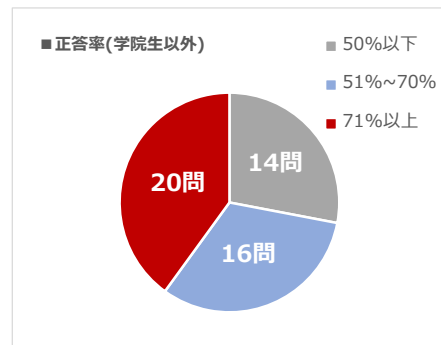

■令和4年度 宅建本試験正答率(正答肢)

※本データは10/16の宅建本試験当日に日建学院の解答速報をご利用いただいた方のデータを集計したものです。

日建学院

問題番号	正答肢	①日建学院生の 正答率	②日建学院生以外の 正答率	①-② 差異
1	3	88.9%	82.7%	6.1%
2	3	66.5%	46.4%	20.1%
3	4	87.3%	80.7%	6.7%
4	1	69.6%	57.3%	12.3%
5	2	54.0%	58.9%	-4.9%
6	3	74.1%	66.7%	7.3%
7	4	5.4%	7.2%	-1.8%
8	3	31.0%	38.0%	-7.0%
9	1	26.4%	24.3%	2.1%
10	2	71.8%	59.5%	12.3%
11	3	55.9%	49.3%	6.5%
12	1	64.0%	57.1%	6.9%
13	1	78.4%	68.8%	9.6%
14	2	57.3%	60.2%	-2.9%
15	3	79.0%	69.1%	9.9%
16	2	56.8%	47.5%	9.2%
17	3	88.6%	86.6%	1.9%
18	3	33.2%	31.2%	2.0%
19	4	88.7%	82.8%	5.9%
20	1	85.8%	67.6%	18.2%
21	4	37.0%	35.4%	1.7%
22	3	85.6%	78.2%	7.5%
23	3	46.8%	40.5%	6.2%
24	2	52.5%	44.6%	7.9%
25	2	72.5%	63.2%	9.4%
26	2	69.9%	67.0%	2.9%
27	1	82.3%	80.8%	1.5%
28	1	45.4%	46.3%	-0.9%
29	3	51.7%	56.2%	-4.5%
30	3	67.9%	62.1%	5.8%
31	1	92.1%	82.5%	9.6%
32	1	92.6%	76.5%	16.1%
33	2	73.3%	67.1%	6.2%
34	4	39.5%	35.8%	3.7%
35	4	83.5%	73.5%	10.0%
36	1	83.3%	73.2%	10.2%
37	2	11.4%	16.4%	-5.0%
38	4	96.0%	88.9%	7.1%
39	4	84.4%	79.2%	5.2%
40	2	41.8%	47.7%	-5.9%
41	2	67.4%	63.9%	3.5%
42	2	97.7%	88.2%	9.5%
43	2	92.9%	82.5%	10.4%
44	4	96.5%	89.8%	6.7%
45	3	74.7%	69.7%	5.0%
46	1	93.4%	86.8%	6.5%
47	4	93.0%	90.3%	2.7%
48	4	87.3%	78.0%	9.3%
49	2	94.6%	92.6%	2.0%
50	4	90.2%	89.8%	0.3%

正答率	学院生	学院生以外
50%以下	10	14
51%~70%	12	16
71%以上	28	20